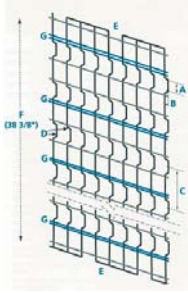

TRIMS/CORNER BEADS

TRADE PRO

17657	X66 EXPAND CASING 1/2" X 10"
17660	X66 EXPAND CASING 7/8" X 10"
17925	2.7M TRADEPRO PRE-MESHED CORNER BEAD
17696	2.5" X 2.5" X 8' VINYL CORNER BEAD
17697	2.5" X 2.5" X 8' VINYL CORNER BEAD (135°)
17689	EXPANDED METAL CORNER BEAD 10FT
17686	27" X 100' ULTRA-LATH PLASTIC LATH ROLL

TRADE PRO EXTERIOR MESH

17651

TRADE PRO TRIMS/CORNER BEADS

17660

17925

17696

17689

17686

Exterior Plaster

STRUCTALATH TRIMS/CORNER BEADS

17680

17682

STRUCTALATH

17679 38" STRUCTALATH CR

17680 38" STRUCTALATH CR TWIN TRACK

17682 STRUCTA RIB LATH