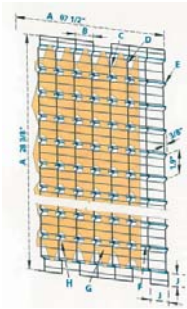

TRIMS/CORNER BEADS

TRADE PRO

17657	X66 EXPAND CASING 1/2" X 10"
17660	X66 EXPAND CASING 7/8" X 10"
17925	2.7M TRADEPRO PRE-MESHED CORNER BEAD
17696	2.5" X 2.5" X 8' VINYL CORNER BEAD
17697	2.5" X 2.5" X 8' VINYL CORNER BEAD (135°)
17689	EXPANDED METAL CORNER BEAD 10FT
17686	27" X 100' ULTRA-LATH PLASTIC LATH ROLL

Exterior Plaster

STRUCTALATH TRIMS/CORNER BEADS

17680

17682

STRUCTALATH

17679 38" STRUCTALATH CR

17680 38" STRUCTALATH CR TWIN TRACK

17682 STRUCTA RIB LATH